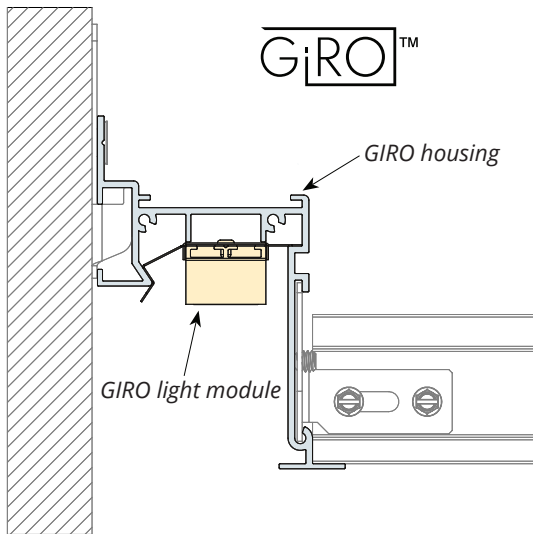

GiRO™

Perimeter Lighting Solution

JLC • tech

Structurally Integrated Lighting

GIRO, the first and only structural perimeter light fixture to fully integrate into a ceiling assembly!

Unlike typical perimeter lighting, the housing for GIRO is installed while the ceiling is constructed; GIRO's light module then snaps in after the ceiling is assembled. The innovative QuietCorner™ optic softens light at inside corners ensuring a consistent light level throughout. This elegant and seamless design allows for a smooth transition from the ceiling to the wall without additional ceiling components.

Compatible with any ceiling type, GIRO offers an efficient solution for perimeter lighting. Guaranteeing specification, simplifying installation, and reducing waste, GIRO provides a lighting solution like no other!