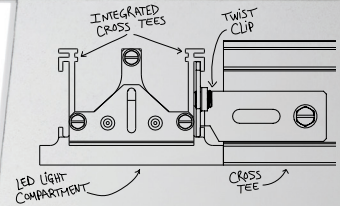

Once you see it, you can't unsee it.

Off-center with typical linear slot light

On-center with GEMINI

Guarantee your on-center specification with **GEMINI™**

JLC • tech *Structurally Integrated Lighting*

Off-center installation with typical linear slot light

Off-centered

Light on tiles

Grid on either side of fixture

On-center

Even illumination

with
GEMINI™

No custom opening

GEMINI's integrated cross tees and twist clips allow for a seamless structural integration into the suspended ceiling. Eliminating complicated ceiling construction or special ceiling bracket supports, making installation easy and guaranteeing on-center installation!