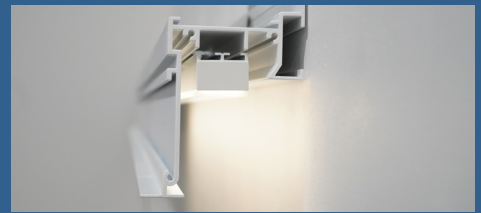

TECHNOLOGY

How our Products Integrate

JLC-Tech designs integrated LED lighting fixtures that become a part of the structural ceiling system. Spanning across suspended grid to gypsum ceilings, there's a lighting solution for every application, guaranteeing as-specified results. JLC-Tech's structurally integrated lighting facilitates virtually tool-free installation and reduces the need for additional building materials. This approach not only streamlines installation but also minimizes construction waste and enhances the energy efficiency of a space.

T-Grid Integration products directly replace standard cross tees in a suspended ceiling with integration light fixtures.

SLOT INTEGRATION

Slot Integration incorporates 2" and 4" linear fixtures, available in lengths up to 8 feet, directly into the ceiling system as a structurally integrated element.

PERIMETER INTEGRATION

Perimeter Integration solves common coordination challenges when found in traditional perimeter lighting, where ceiling construction is often dependent on fixture layout and installation timing.

GYPSUM INTEGRATION

Gypsum Integration brings integrated lighting into drywall ceilings and walls, where clean lines and precise detailing are essential.

SPECIALTY INTEGRATION

Specialty Ceiling Integration provides integrated lighting solutions for wood, metal, felt and other custom architectural ceiling systems.