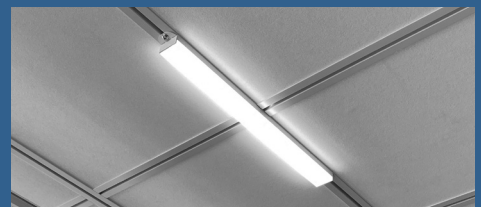

DATA CENTER INTEGRATION

Data Center Integration lighting solutions are designed to complement the function of the ceiling system, supporting critical airflow management and thermal containment strategies, while delivering high-quality, energy-efficient illumination.